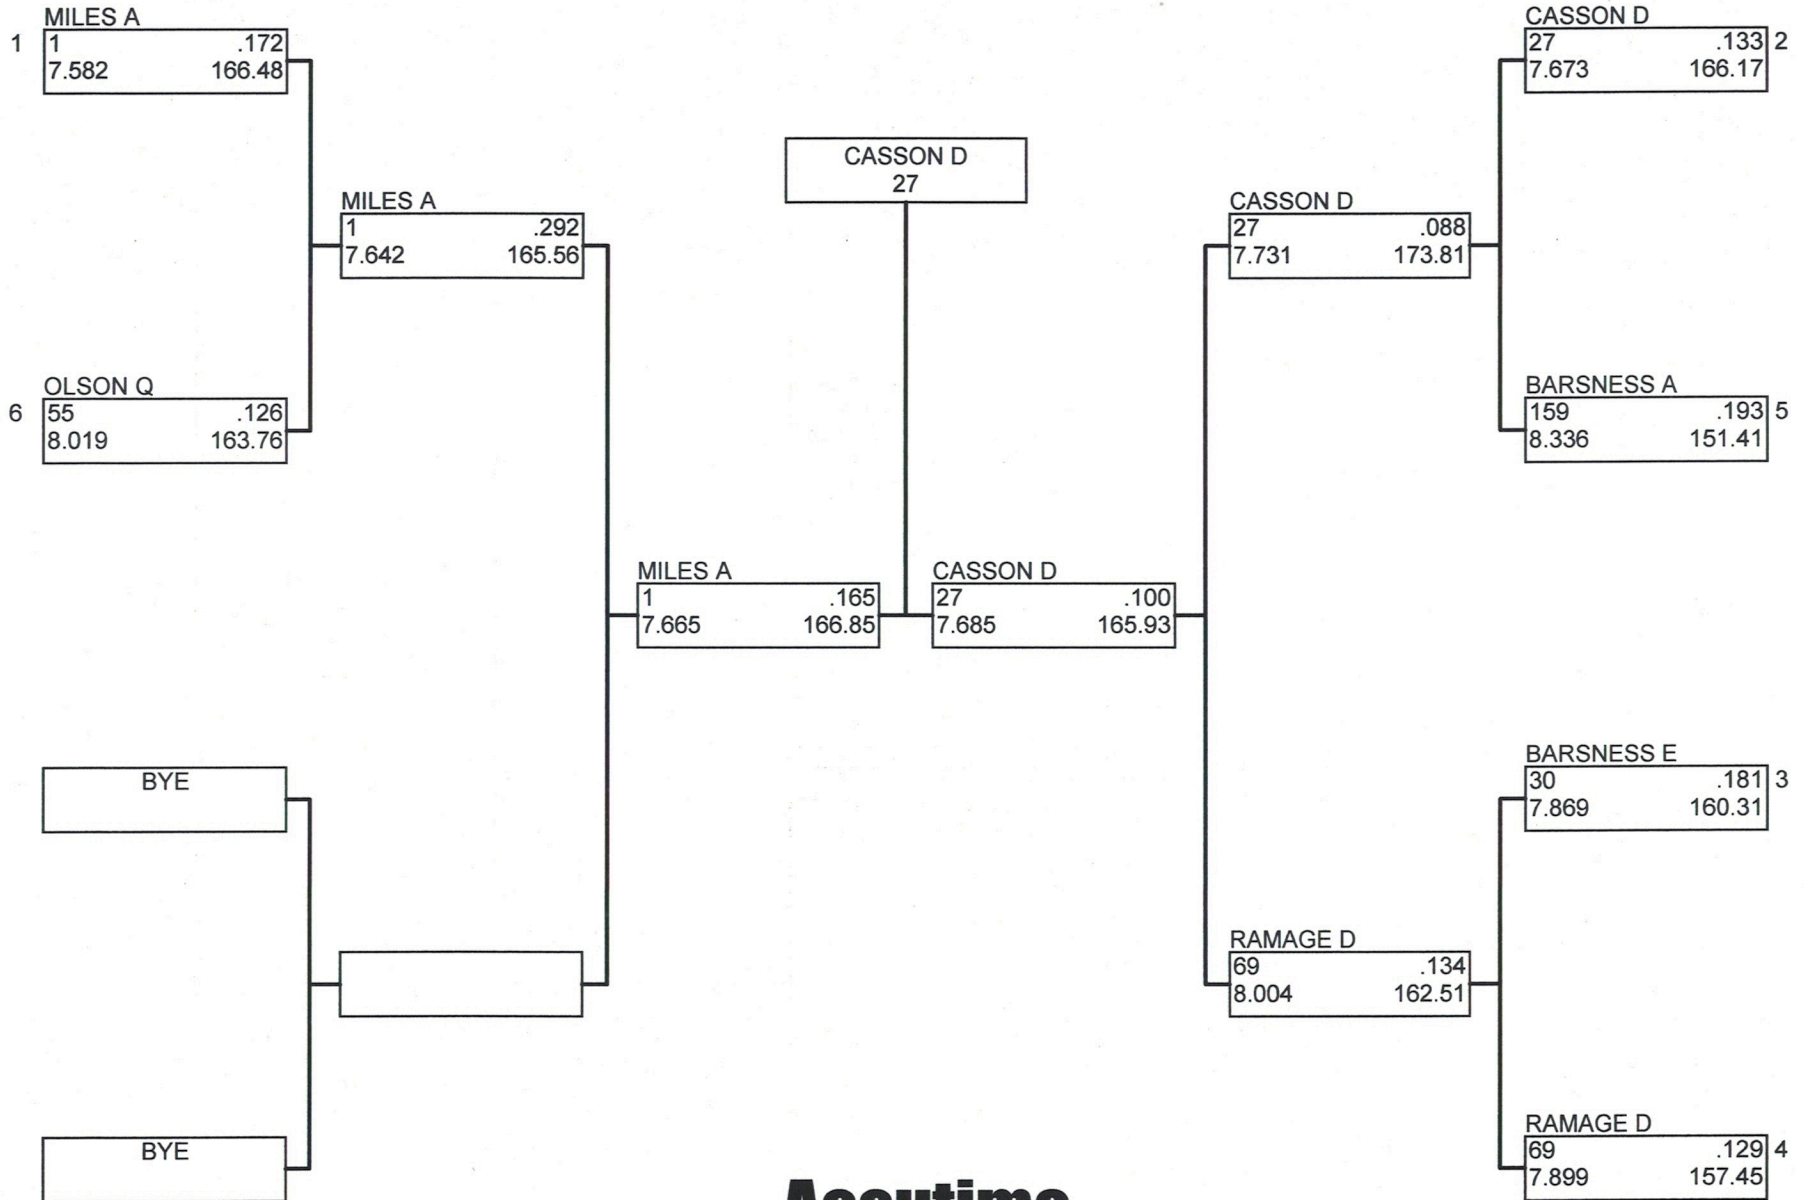

PRO DRAGSTER

Accutime

Sunday, Aug 7 2016 (05:50:10 PM) v4.7

Accutime**Winners Report****PRO DRAGSTER****Winners****Losers**

PRO DRAGSTER: Round# (1 of TT)													
						Accutime							
Car#	Name	Dial	RT	ET	MPH	Car#	Name	Dial	RT	ET	MPH		
1)	27	CASSON D	—	.1223	8.1280	160.43	30	BARSNESS E	—	.1898	9.8193	95.34	
2)	1	MILES A	—	.2181	7.7264	157.07	55	OLSON Q	—	.1917	11.3876	80.40	
3)	159	BARSNESS A	—	.1651	7.9694	157.34	69	RAMAGE D	—	.3031	7.9589	162.28	
Low ET: (1 - MILES A)			7.7264			Top MPH: (69 - RAMAGE D)			162.28			Best RT: (27 - CASSON D) .1223	

PRO DRAGSTER: Round# (2 of TT)													
						Accutime							
Car#	Name	Dial	RT	ET	MPH	Car#	Name	Dial	RT	ET	MPH		
1)	55	OLSON Q	—	.1400	9.9628	95.74	DP of Line Fool	—	—	—	—	—	
2)	1	MILES A	—	.1850	7.6685	164.90	27	CASSON D	—	.1172	7.7595	166.60	
3)	30	BARSNESS E	—	.1268	7.8831	158.51	69	RAMAGE D	—	.1655	7.9552	155.66	
4)	159	BARSNESS A	—	.1144	8.9660	149.45	—	—	—	—	—	—	
Low ET: (1 - MILES A)			7.6685			Top MPH: (27 - CASSON D)			166.6			Best RT: (159 - BARSNESS A) .1144	

PRO DRAGSTER: Round# (2 of ELIM)													
						Accutime							
Car#	Name	Dial	RT	ET	MPH	Car#	Name	Dial	RT	ET	MPH		
1)	27	CASSON D	—	.0882	7.7306	173.81	69	RAMAGE D	—	.1342	8.0042	162.51	
2)	1	MILES A	—	.2917	7.6421	165.56	—	—	—	—	—	—	
Low ET: (1 - MILES A)			7.6421			Top MPH: (27 - CASSON D)			173.81			Best RT: (27 - CASSON D) .0882	

PRO DRAGSTER: Round# (3 of ELIM)													
						Accutime							
Car#	Name	Dial	RT	ET	MPH	Car#	Name	Dial	RT	ET	MPH		
1)	27	CASSON D	—	.0998	7.6852	165.93	1	MILES A	—	.1648	7.6646	166.85	
Low ET: (1 - MILES A)			7.6646			Top MPH: (1 - MILES A)			166.85			Best RT: (27 - CASSON D) .0998	