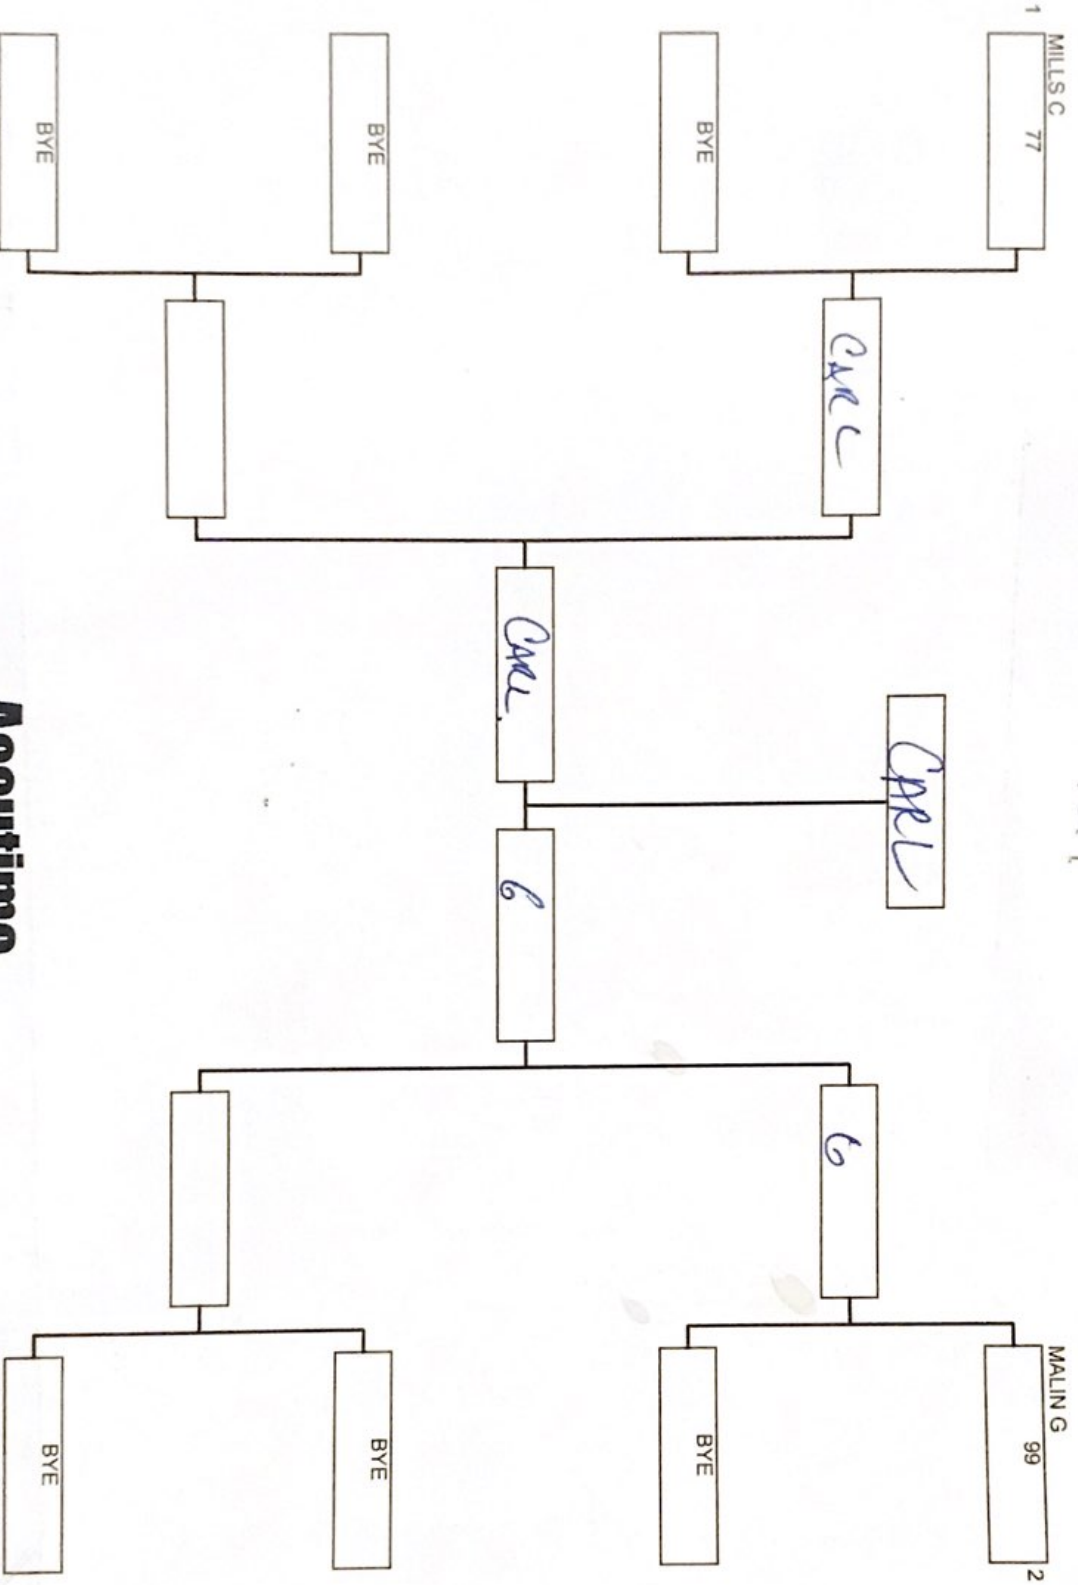

08,29,2020 09:36:37

Castrol Raceway

Q1

Page 1 of 1

Accutime

Qualify System
All Time Trial Runs

SUPER GAS

Car#	Name	RT	Dial-In	ET	MPH	Und/Ovr
1	77 MILLS C	.3018	0.00	10.0518	132.43	10.0518
2	99 MALIN G	.7478	0.00	11.2620	116.85	11.2620

08,29,2020 09:36:37

Castrol Raceway

Q2

Page 1 of 1

Accutime

Qualify System
All Time Trial Runs

SUPER GAS

Car#	Name	RT	Dial-In	ET	MPH	Und/Ovr
1	77 MILLS C	.3018	0.00	10.0518	132.43	10.0518
2	99 MALIN G	.4573	0.00	10.5417	125.59	10.5417

08,29,2020 09:36:37

Castrol Raceway

Q3

Page 1 of 1

Accutime

Qualify System
All Time Trial Runs

SUPER GAS

Car#	Name	RT	Dial-In	ET	MPH	Und/Ovr
1	77 MILLS C	.0868	0.00	9.9511	131.96	9.9511
2	99 MALIN G	.4573	0.00	10.5417	125.59	10.5417

SUPER GAS

Rel 1

Acuetime
Saturday, Aug 29 2020 (05:46:22 PM) v4.7